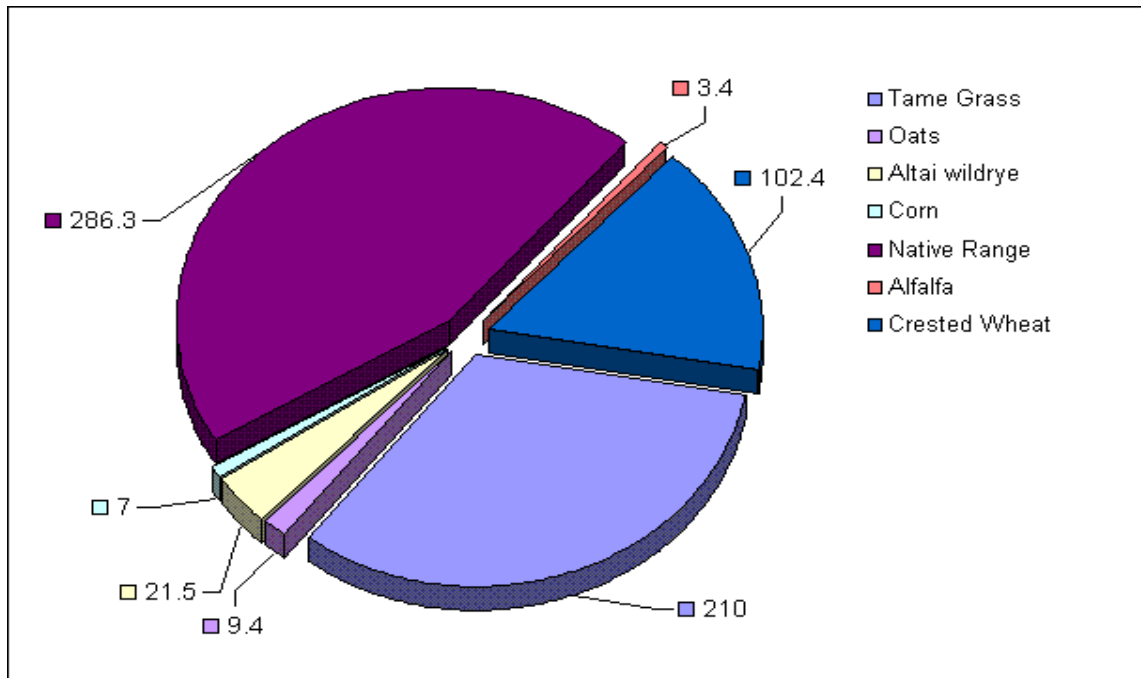

Section 20-143-96 - 19 acres native range (radio tower butte)

Section 21-143-96 (West of Ranch headquarters)

Field#	Crop	Acres	Use
1a	Crested Wheat	13	Grazing
1b	Crested Wheat	13	Grazing
1c	Crested Wheat	6.2	Grazing
1d	Native Range	25.8	Grazing
2a	Tame Grass	210	Pasture
2b	Crested Wheat	13	Grazing
2c	Crested Wheat	13	Grazing
2d	Crested Wheat	21.6	Grazing
2e	Crested Wheat	22.6	Grazing
6	Oats	2.3	Hay
18	Altai wildrye	21.5	Pasture
19a	Oats	7.1	Hay
19b	Corn	7	Grazing
24	Alfalfa	3.4	Hay
	Native Range	260.5	Native Pasture

Total

640

Tame Grass	210
Oats	9.4
Altai wildrye	21.5
Corn	7
Native Range	286.3
Alfalfa	3.4
Crested Wheat	102.4
Totals	640