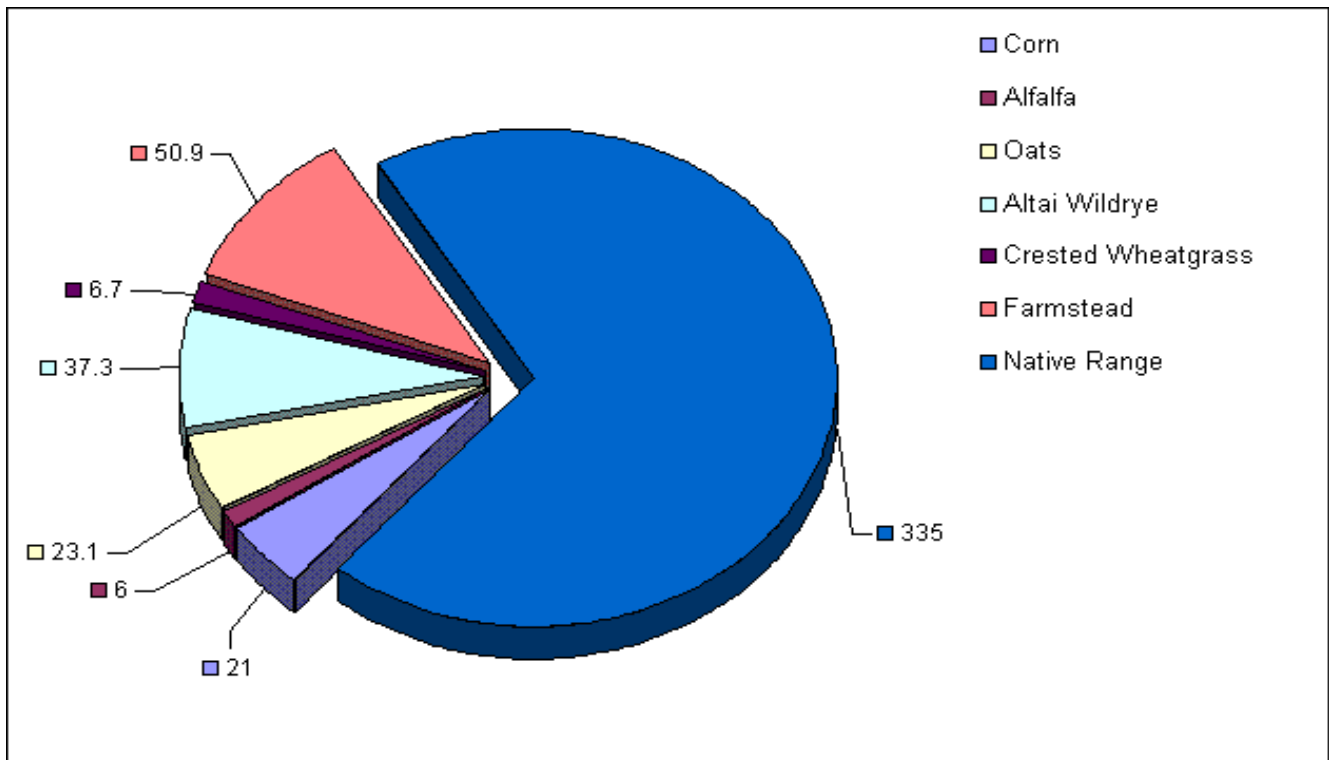

Section 20-143-96 - 19 acres native range (radio tower butte)

Section 21-143-96 (West of Ranch headquarters)

Field#	Crop	Acres	Use
1a	Crested Wheat	13	Grazing
1b	Crested Wheat	13	Grazing
1c	Crested Wheat	6.2	Grazing
1d	Native Range	25.8	Grazing
2a	Tame Grass	210	Pasture
2b	Crested Wheat	13	Grazing
2c	Crested Wheat	13	Grazing
2d	Crested Wheat	21.6	Grazing
2e	Crested Wheat	22.6	Grazing
6	Oats	2.3	Hay
18	Altai wildrye	21.5	Pasture
19a	Oats	7.1	Hay
19b	Corn	7	Grazing
24	Alfalfa	3.4	Hay
	Native Range	260.5	Native Pasture

Total

640

Tame Grass	210
Oats	9.4
Altai wildrye	21.5
Corn	7
Native Range	286.3
Alfalfa	3.4
Crested Wheat	102.4
Totals	640

Section 22-143-96 (NW 1/4, SW 1/4) Ranch Headquarters)

Field#	Crop	Acres	Use
23A	Corn	13.9	Grazing
23B	Oats	13.9	Hay
22	Alfalfa	6	Hay
21A	Oats	7.1	Hay
21B	Corn	7.1	Grazing
20	Altai Wildrye	37.3	Pasture
8	Oats	2.1	Hay
5	Crested Wheatgrass	6.7	Pasture
	Farmstead	50.9	
	Native Range	335	Native Pasture
Total		480	