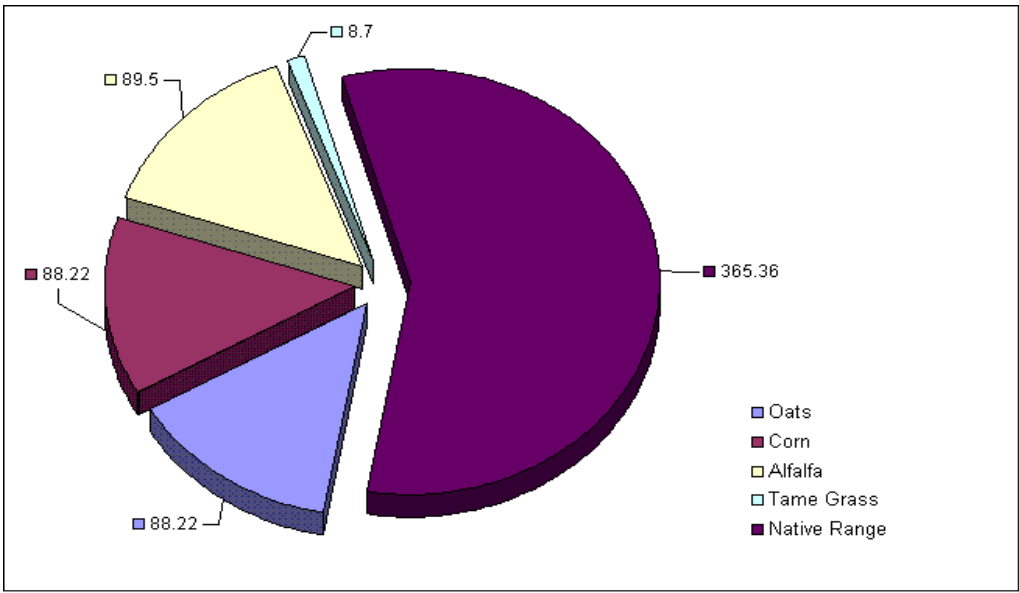

Section 19-173-96 "West Section"

Field#	Crop	Acres	Use
1	Corn	44.1	Grazing
2	Oats	44.1	Grazing
3	Corn	44.1	Grazing
4	Oats	44.1	Grazing
5	Native Range	14.2	Pasture
6	Native Range	14.2	Pasture
7	Native Range	14.2	Pasture
8	Native Range	14.2	Pasture
9	Alfalfa	4.7	Hay
10	Alfalfa	4.7	Hay
11	Alfalfa	4.7	Hay
12	Alfalfa	38.5	Hay
13	Native Range	4.8	Pasture
14	Alfalfa	4.7	Hay
15	Tame Grass	8.7	Hay
16	Alfalfa	13.4	Hay
17	Alfalfa	4.7	Hay
18	Alfalfa	4.7	Hay
19	Alfalfa	4.7	Hay
20	Alfalfa	4.7	Hay
21	Native Range	4.7	Pasture
22	Native Range	4.7	Pasture
23	Native Range	4.7	Pasture
24	Native Range	4.7	Pasture
	Native Range	285	Pasture
Total		640	
	Oats	88.22	
	Corn	88.22	
	Alfalfa	89.5	
	Tame	8.7	
	Native	365.36	
	Totals	640