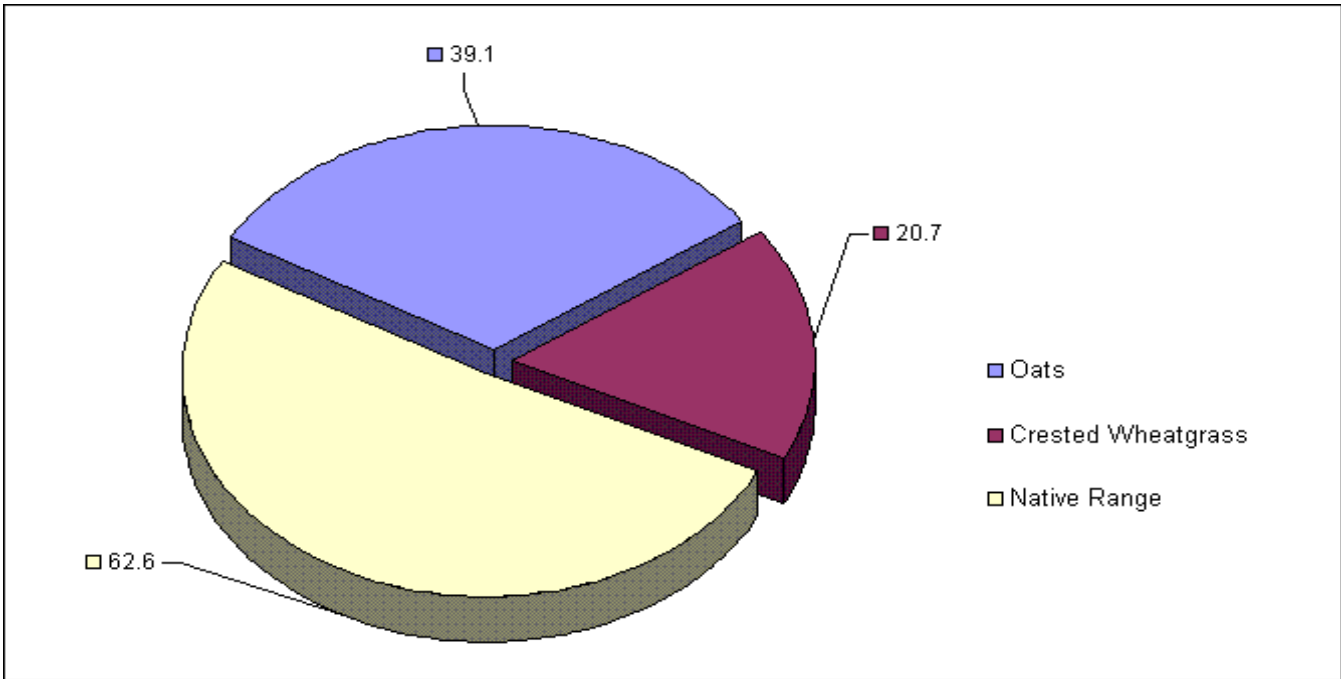

Total

640

Tame Grass	210
Oats	9.4
Altai wildrye	21.5
Corn	7
Native Range	286.3
Alfalfa	3.4
Crested Wheat	102.4
Totals	640

Section 22-143-96 (NW 1/4, SW 1/4) Ranch Headquarters)

Field#	Crop	Acres	Use
23A	Corn	13.9	Grazing
23B	Oats	13.9	Hay
22	Alfalfa	6	Hay
21A	Oats	7.1	Hay
21B	Corn	7.1	Grazing
20	Altai Wildrye	37.3	Pasture
8	Oats	2.1	Hay
5	Crested Wheatgrass	6.7	Pasture
	Farmstead	50.9	
	Native Range	335	Native Pasture
Total		480	

Corn	21
Alfalfa	6
Oats	23.1
Altai Wildrye	37.3
Crested Wheatgrass	6.7
Farmstead	50.9
Native Range	335
	480

Section 23-143-96 (SW 1/4)

Field#	Crop	Acres	Use
11	Crested Wheatgrass	12.7	Pasture
1A	Oats	7.1	Hay
2A	Corn	6.5	Hay
3A	Corn	6.5	Hay
4A	Corn	6.5	Hay
5A	Oats	13.4	Hay
6A	Oats	8	Hay
7A	Corn	16.2	Hay
8A	Oats	8.6	Hay
17	Crested Wheatgrass	8	Hay
	Oats	2	Hay
	Corn	1.9	Grazing
	Native Range	62.6	Native
Total		160	