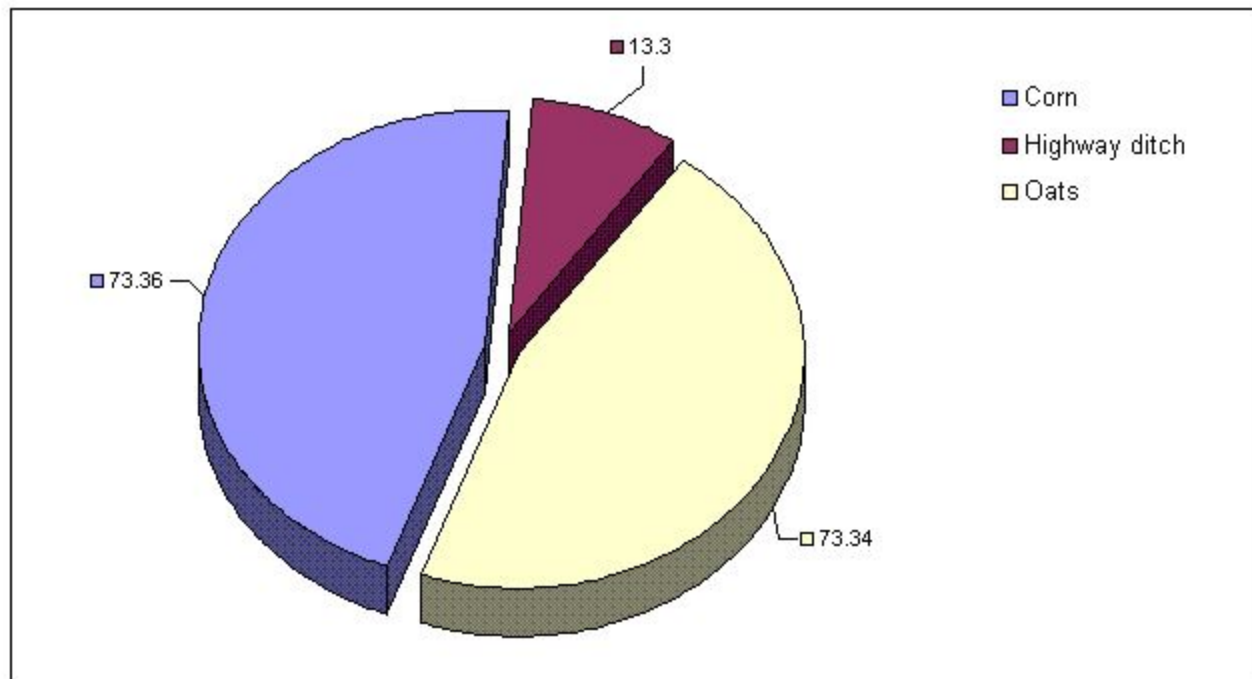

Section 24-143-96 (NW 1/4) W of Hwy 22

Field#	Crop	Acres	Use
1	Corn	36.68	Grazing
2	Oats	36.67	Hay
3	Corn	36.68	Grazing
4	Oats	36.67	Hay
	Highway ditch	13.3	Hay
Total		160	

Section 28-143-96 - 480 acres range pasture (radio tower pastures)