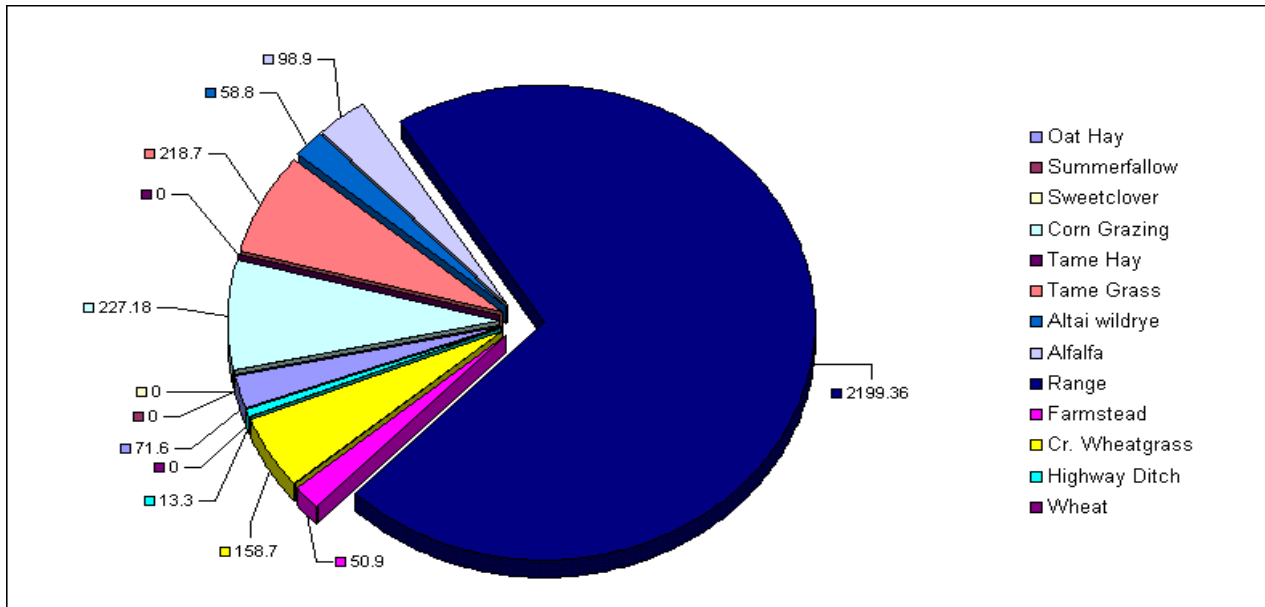

Summary of 2002 Main Station Cropping Program

Crop	Sec 23	Sec 29	Sec 32	Total
Agronomy plots	7	12.9	59.7	79.6
Alfalfa hayland	84.1		30.6	114.7
Tame hayland	187.5		11.6	199.1
Crested wheatgrass pasture		145.1		145.1
Native pasture	117.4		259.4	376.8
Tree nursery			6	6
Farmstead	7		40.6	47.6
Annual Pasture	76			76
Interstate right-of-way			67.8	67.8
Oil well site		2	3	5
Corrals	1		1.3	2.3
TOTAL	480	160	480	1120
Pyramid Park Range - native range located in Sec 12-143-96 Billings Co.				595
Oil Well Sites (2 @ 2.5 acres)				5
Total				600

# Main Station Cropping History for 2002

<b>Sec 23 - NW 1/4 "Kaisershot"</b>	<b>acres</b>
Alfalfa hayland	14.0
Crested wheatgrass hayland	30.0

<b>Sec 23 - SW 1/4 "Kaisershot"</b>	<b>acres</b>
Alfalfa	3.6
Pasture	117.4
Research pastures	38.0
Corrals	1.0

<b>Sec 23 - SE 1/4 "Kaisershot"</b>	<b>acres</b>
Alfalfa hayland	66.5
Tame hay	41.5
Farmstead	7.0
Research Pastures	38.0
Agronomy Plots	7.0

<b>Sec 32 - SE 1/4 "Main Headquarters"</b>	<b>acres</b>
Grounds and trees	40.6
Agronomy plots	29.3
North agronomy plots	6.4
Alfalfa hayland	7.1
Tree nursery plots	6.0
Crested wheatgrass hayland	11.6
Pasture and miscellaneous	31.5
Interstate right of way	27.5

Ranch Cropping History for 2002

Crop	Sec 16	Sec 18	Sec 19	Sec 20	Sec 21	Sec 22 NW all	Sec 23 SW 1/4	Sec 24 NE 1/4	Sec 28 N 1/2, SW 1/4	Total
Oat Hay					9.4	23.1	39.1			71.6
Summerfallow										0
Oat Sweetclover										0
Sweetclover										0
Corn Silage										0
Corn Grazing			88.22		7	21	37.6	73.36		227.18
Tame Hay										0
Tame Grass			8.7		210					218.7
Altai wildrye					21.5	37.3				58.8
Alfalfa			89.5		3.4	6	0			98.9
Range	640	11.1	365.36	19	286.3	335	62.6		480	2199.36
Farmstead						50.9				50.9
Cr. Wheatgrass		28.9			102.4	6.7	20.7			158.7
Highway Ditch								13.3		13.3
Wheat										0
Barley			88.22					73.34		161.56
Total	640	40	640	19	640	480	160	160	480	3259