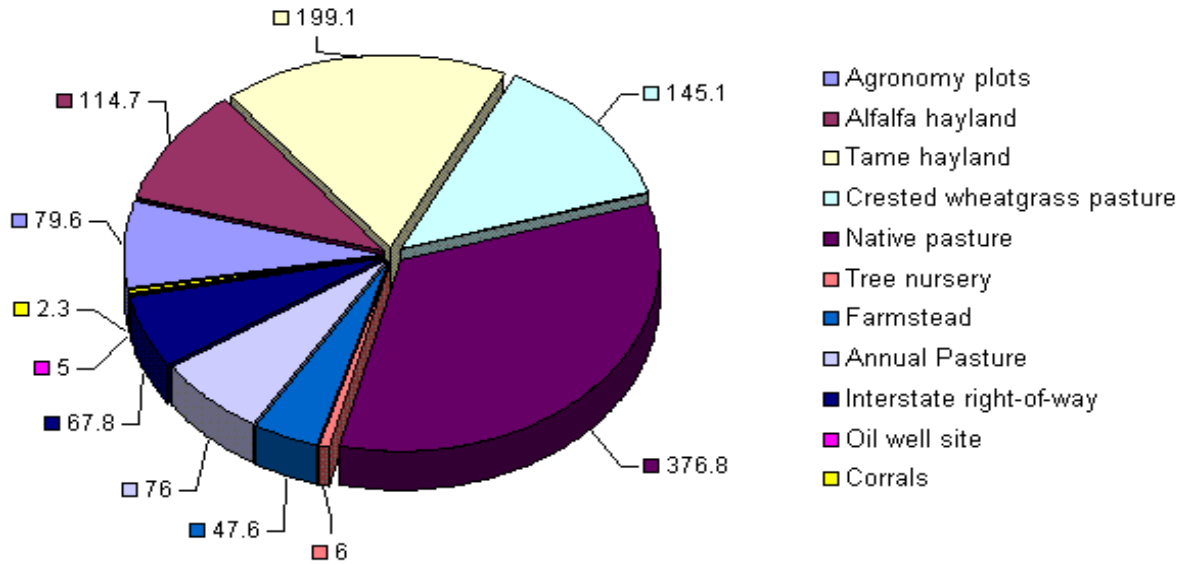

# 2002 Cropping History

## Total Dickinson Research Extension Center Holdings in 2001

Cropland	1274.04
Alfalfa	213.6
Agronomy	79.6
Tame Hay	199.1
Annual Pasture	76
Altai Wildrye	58.8
Crested Wheatgrass Pasture	303.8
Native Range	2576.16
Tree Nursery	6
Oil Well Sites	10
Ranch Farmstead	50.9
DREC Headquarters	47.6
Corrals	2.3
Lost to I-94 right of way	67.8
Highway 22 ditch (Ranch)	13.3
<b>TOTAL ACRES</b>	<b>4979</b>

Summary of 2002 Main Station Cropping Program

Crop	Sec 23	Sec 29	Sec 32	Total
Agronomy plots	7	12.9	59.7	79.6
Alfalfa hayland	84.1		30.6	114.7
Tame hayland	187.5		11.6	199.1
Crested wheatgrass pasture		145.1		145.1
Native pasture	117.4		259.4	376.8
Tree nursery			6	6
Farmstead	7		40.6	47.6
Annual Pasture	76			76
Interstate right-of-way			67.8	67.8
Oil well site		2	3	5
Corrals	1		1.3	2.3
TOTAL	480	160	480	1120
Pyramid Park Range - native range located in Sec 12-143-96 Billings Co.				595
Oil Well Sites (2 @ 2.5 acres)				5
Total				600

# Main Station Cropping History for 2002

<b>Sec 23 - NW 1/4 "Kaisershot"</b>	<b>acres</b>
Alfalfa hayland	14.0
Crested wheatgrass hayland	30.0

<b>Sec 23 - SW 1/4 "Kaisershot"</b>	<b>acres</b>
Alfalfa	3.6
Pasture	117.4
Research pastures	38.0
Corrals	1.0