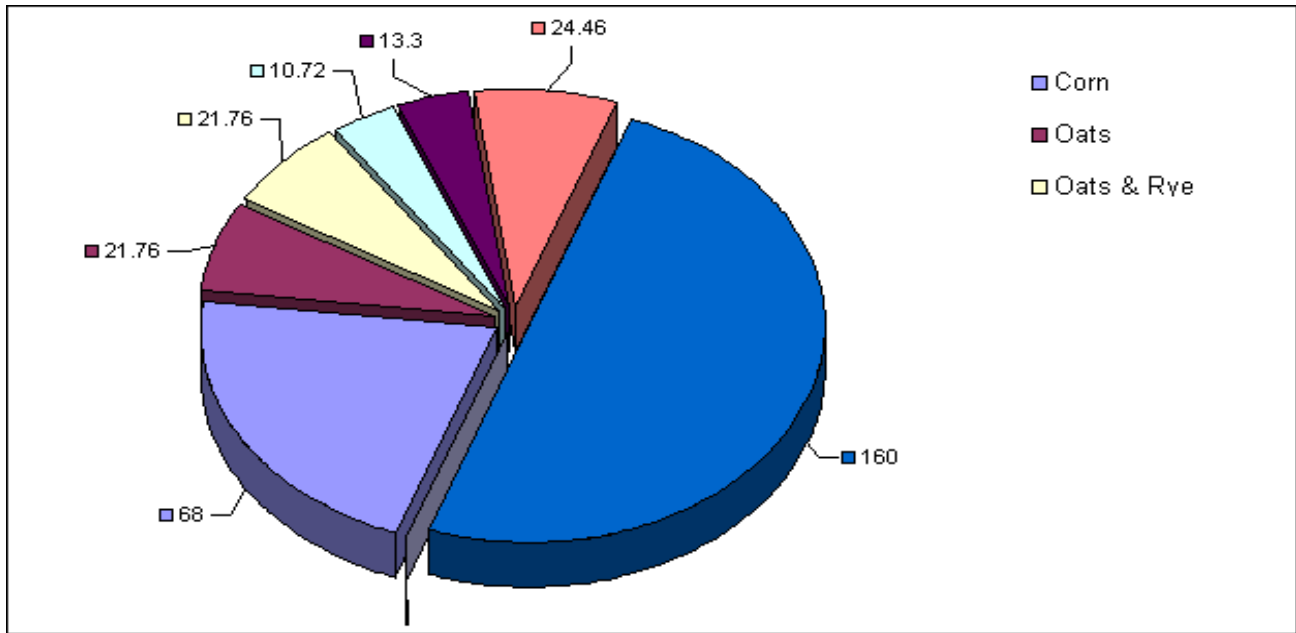

Section 24-143-96 (NW 1/4) W of Hwy 22

Field#	Crop	Acres	Use	Totals	
1	Corn	18.3	Grazing/Hay		
	Oats	6.1	Grazing/Hay		
	Oats & Rye	6.1	Grazing/Hay		
	Rye	6.1	Grazing/Hay		
2	Corn	17.8	Grazing/Hay	Corn	68
	Oats	5.93	Grazing/Hay	Oats	21.8
	Oats & Rye	5.93	Grazing/Hay	Oats & Rye	21.8
	Rye	5.93	Grazing/Hay	Crested Wheatgrass	10.7
3	Corn	13.65	Grazing/Hay	Highway ditch	13.3
	Oats	3.65	Grazing/Hay	Rye	24.5
	Oats & Rye	3.65	Grazing/Hay		160
	Rye	6.35	Grazing/Hay		
4	Corn	18.25	Grazing/Hay		
	Oats	6.08	Grazing/Hay		
	Oats & Rye	6.08	Grazing/Hay		
	Rye	6.08	Grazing/Hay		
	Crested Wheatgrass	10.72	Grazing		
	Highway ditch	13.3	Hay		
Total		160			

Section 28-143-96 - 480 acres range pasture (radio tower pastures)