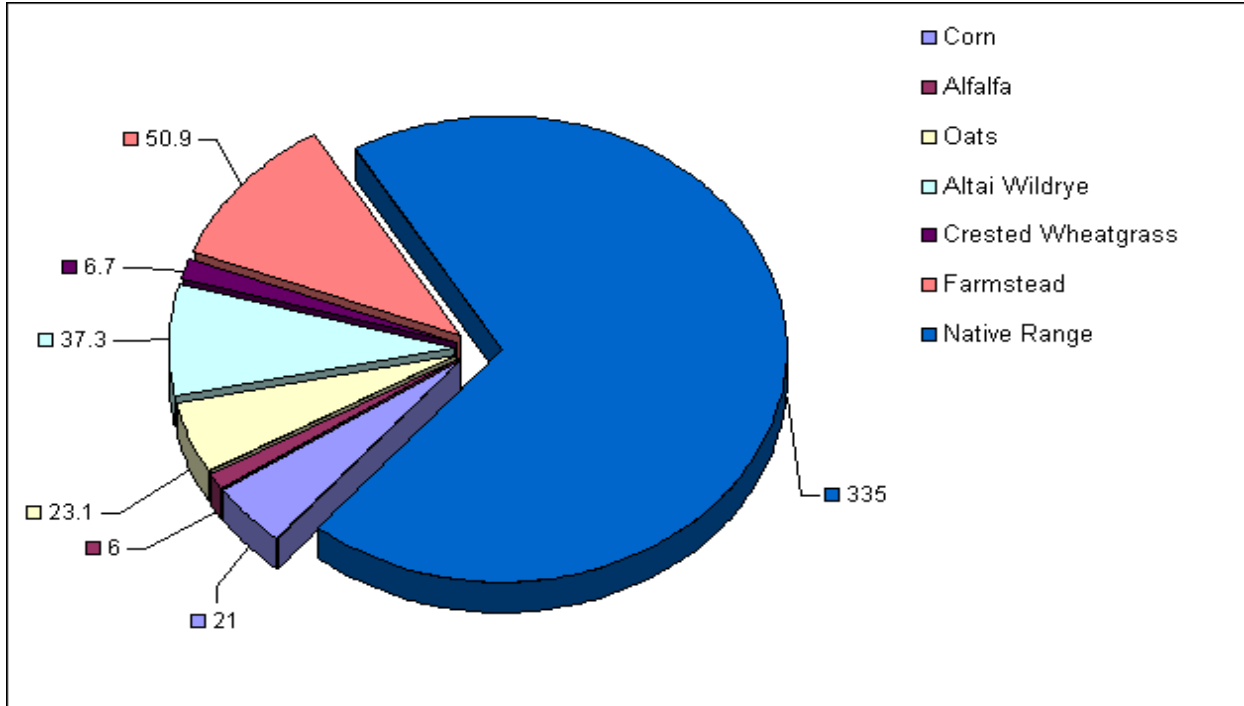

Section 22-143-96 (NW 1/4, SW 1/4) Ranch Headquarters)

Field#	Crop	Acres	Use	Totals	
23A	Oats	13.9	Grazing		
23B	Corn	13.9	Hay		
22	Alfalfa	6	Hay	Corn	21
21A	Oats	7.1	Hay	Alfalfa	6
21B	Corn	7.1	Grazing	Oats	23.1
20	Altai Wildrye	37.3	Pasture	Altai Wildrye	37.3
8	Oats	2.1	Hay	Crested Wheatgrass	6.7
5	Crested Wheatgrass	6.7	Pasture	Farmstead	50.9
	Farmstead	50.9		Native Range	335
	Native Range	335	Native Pasture		
Total		480			480