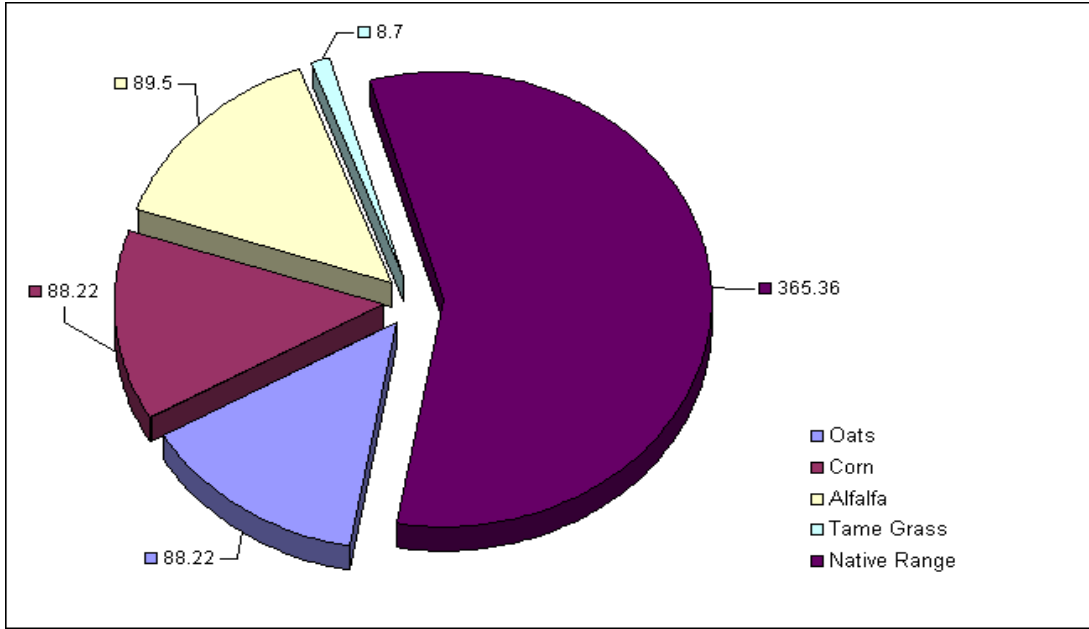

Section 19-173-96 "West Section"

Field#	Crop	Acres	Use
1	Corn	44.1	Grazing
2	Oats	44.1	Grazing
3	Corn	44.1	Grazing
4	Oats	44.1	Grazing
5	Native Range	14.2	Pasture
6	Native Range	14.2	Pasture
7	Native Range	14.2	Pasture
8	Native Range	14.2	Pasture
9	Alfalfa	4.7	Hay
10	Alfalfa	4.7	Hay
11	Alfalfa	4.7	Hay
12	Alfalfa	38.5	Hay
13	Native Range	4.8	Pasture
14	Alfalfa	4.7	Hay
15	Tame Grass	8.7	Hay
16	Alfalfa	13.4	Hay
17	Alfalfa	4.7	Hay
18	Alfalfa	4.7	Hay
19	Alfalfa	4.7	Hay
20	Alfalfa	4.7	Hay
21	Native Range	4.7	Pasture
22	Native Range	4.7	Pasture
23	Native Range	4.7	Pasture
24	Native Range	4.7	Pasture
Native Range		285	
Total		640	
Oats		88.22	
Corn		88.22	
Alfalfa		89.5	
Tame Grass		8.7	
Native Range		365.36	
Totals		640