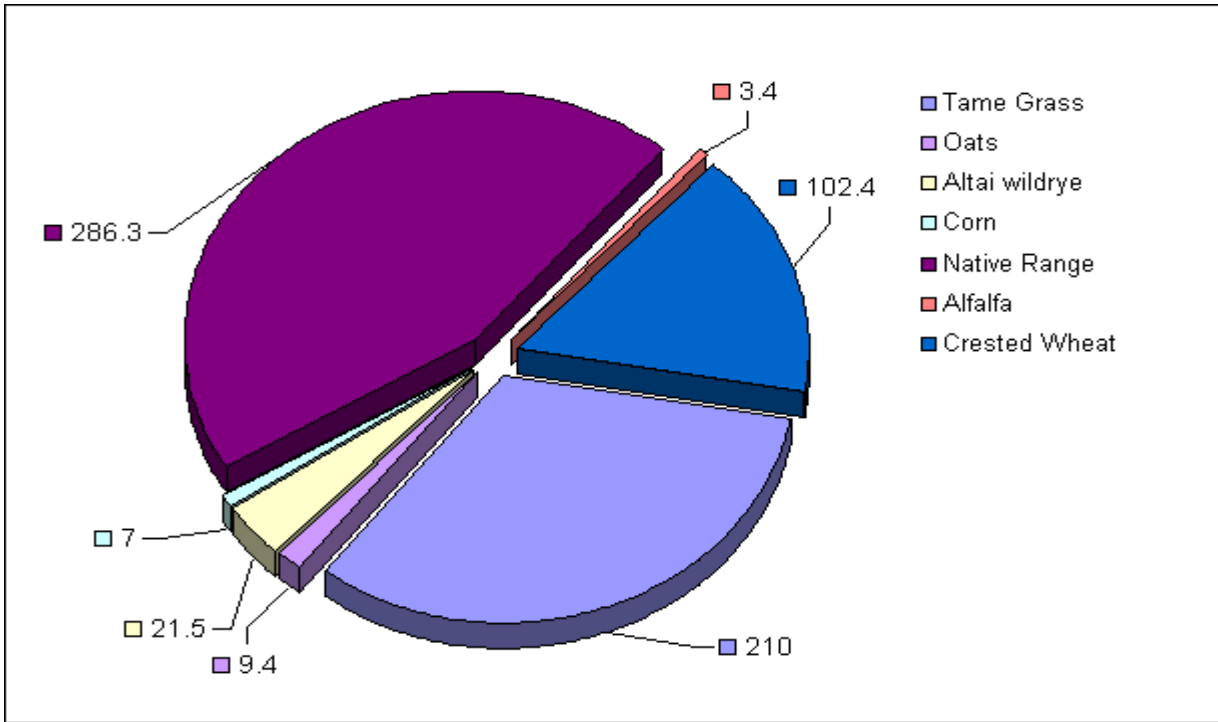

Section 20-143-96 - 19 acres native range (radio tower butte)

Section 21-143-96 (West of Ranch headquarters)

Field#	Crop	Acres	Use		
1a	Crested Wheat	13	Grazing		
1b	Crested Wheat	13	Grazing		
1c	Crested Wheat	6.2	Grazing		
1d	Native Range	25.8	Grazing		
2a	Tame Grass	210	Pasture		
2b	Crested Wheat	13	Grazing		
2c	Crested Wheat	13	Grazing		
2d	Crested Wheat	21.6	Grazing		
2e	Crested Wheat	22.6	Grazing	Tame	210
6	Oats	2.3	Hay	Oats	9.4
18	Altai wildrye	21.5	Pasture	Altai	21.5
19a	Oats	7.1	Hay	Corn	7
19b	Corn	7	Grazing	Native	286.3
24	Alfalfa	3.4	Hay	Alfalfa	3.4
	Native Range	260.5	Native Pasture	Crested	102.4
				Totals	640
Total		640