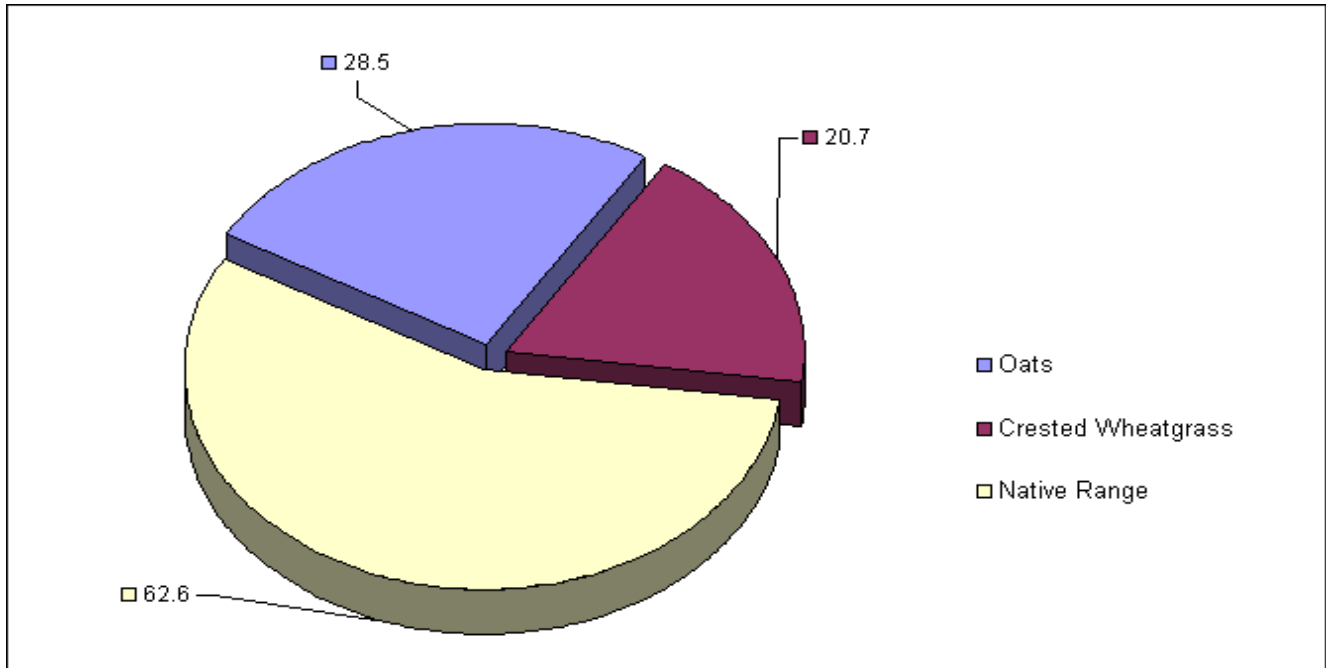

Section 23-143-96 (SW 1/4)

Field#	Crop	Acres	Use	Totals	
11	Crested Wheatgrass	12.7	Pasture		
1A	Oats	7.1	Hay		
2A	Oats	6.5	Hay	Oats	28.5
3A	Oats	6.5	Hay	Crested Wheatgrass	20.7
4A	Oats	6.5	Hay	Native Range	62.6
5A	Corn	13.4	Hay	Corn	48.2
6A	Corn	8	Hay		
7A	Corn	16.2	Hay		160
8A	Corn	8.6	Hay		
17	Crested Wheatgrass	8	Hay		
	Oats	1.9	Hay		
	Corn	2	Grazing		
	Native Range	62.6	Native Pasture		
Total		160