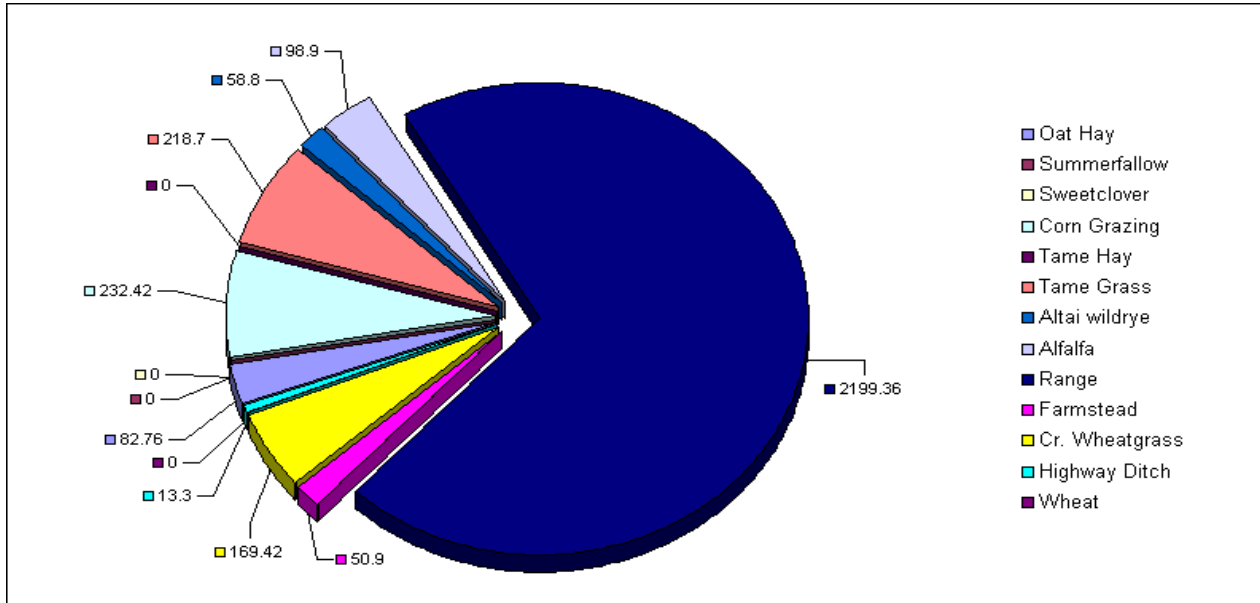

Ranch Cropping History for 2003

Crop	Sec 16	Sec 18	Sec 19	Sec 20	Sec 21	Sec 22 NW all	Sec 23 SW 1/4	Sec 24 NE 1/4	Sec 28 N 1/2, SW 1/4	Total
Oat Hay					9.4	23.1	28.5	21.76		82.76
Summerfallow										0
Oat Sweetclover										0
Sweetclover										0
Corn Silage										0
Corn Grazing			88.22		7	21	48.2	68		232.42
Tame Hay										0
Tame Grass			8.7		210					218.7
Altai wildrye					21.5	37.3				58.8
Alfalfa			89.5		3.4	6	0			98.9
Range	640	11.1	365.36	19	286.3	335	62.6		480	2199.36
Farmstead						50.9				50.9
Cr. Wheatgrass		28.9			102.4	6.7	20.7	10.72		169.42
Highway Ditch								13.3		13.3
Wheat										0
Oats & Rye								21.76		
Rye								24.46		
Barley			88.22							88.22
Total	640	40	640	19	640	480	160	160	480	3259

Section 16-143-96 - 640 acres native range pasture (north of ranch headquarters)

Section 18-143-96

Field #	Acres	Crop	Use
1	2.5	Grass	Pasture
2	26.4	Grass	Pasture
	11.1	Native Range	Pasture
Total	40