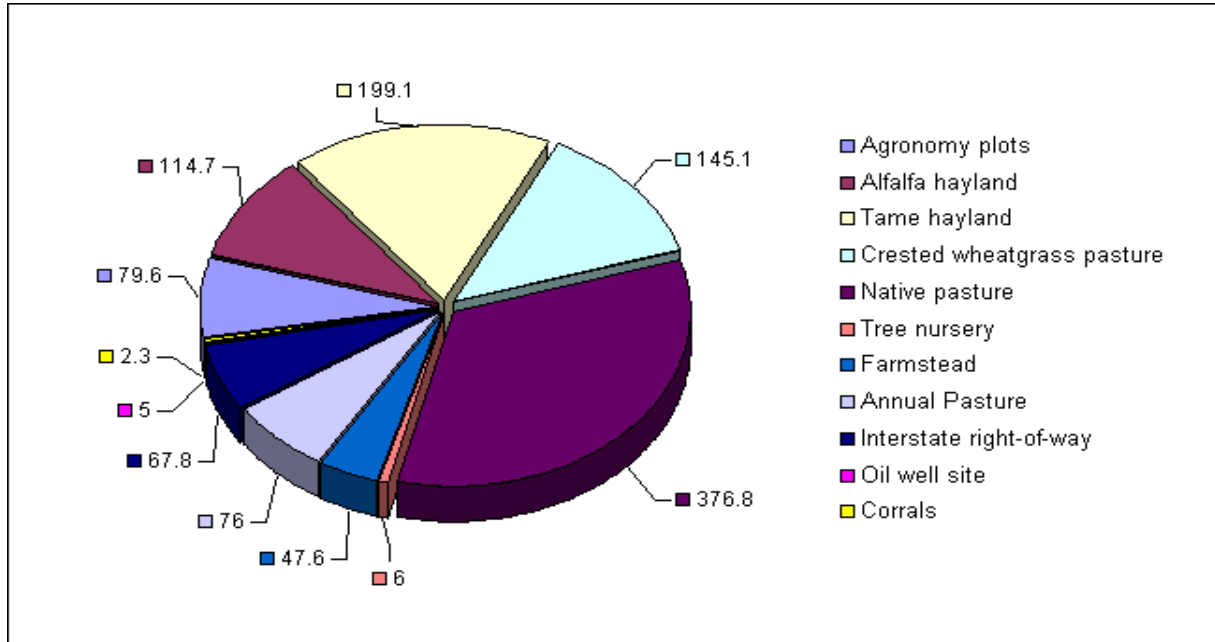

2003 Cropping History

Total Dickinson Research Extension Center Holdings in 2003

Cropland	1263.32
Alfalfa	213.6
Agronomy	79.6
Tame Hay	199.1
Annual Pasture	76
Altai Wildrye	58.8
Crested Wheatgrass Pasture	314.52
Native Range	2576.16
Tree Nursery	6
Oil Well Sites	10
Ranch Farmstead	50.9
DREC Headquarters	47.6
Corrals	2.3
Lost to I-94 right of way	67.8
Highway 22 ditch (Ranch)	13.3
TOTAL ACRES	4979

Summary of 2003 Main Station Cropping Program

Crop	Sec 23	Sec 29	Sec 32	Total
Agronomy plots	7	12.9	59.7	79.6
Alfalfa hayland	84.1		30.6	115
Tame hayland	187.5		11.6	199
Crested wheatgrass pasture		145.1		145
Native pasture	117.4		259.4	377
Tree nursery			6	6
Farmstead	7		40.6	47.6
Annual Pasture	76			76
Interstate right-of-way			67.8	67.8
Oil well site		2	3	5
Corrals	1		1.3	2.3
TOTAL	480	160	480	1120

Pyramid Park Range - native range	595
Oil Well Sites (2 @ 2.5 acres)	5
Total	600

Main Station Cropping History for 2003

Sec 23 - NW 1/4 "Kaisershot"	acres
Alfalfa hayland	14.0
Crested wheatgrass hayland	130.0