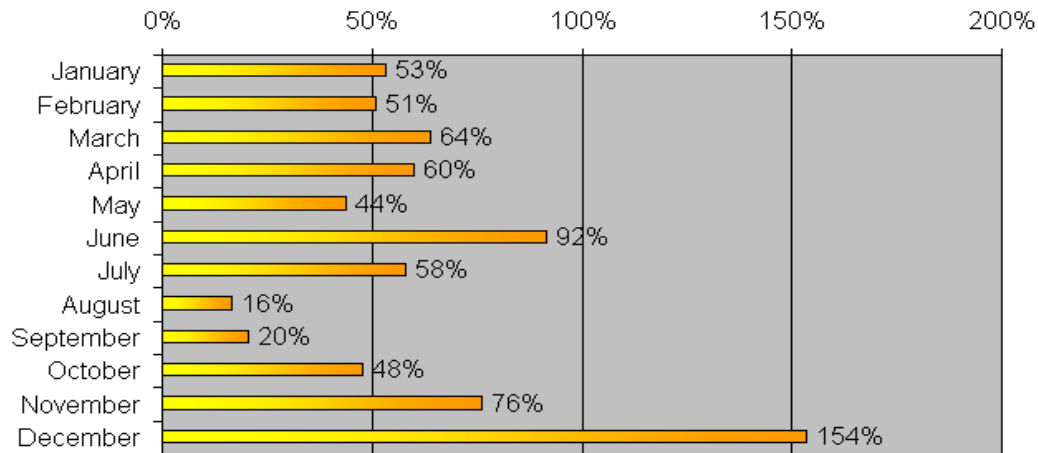

	2000	2001	Hits In 2002	Hits in 2003	2001 to 2002	2000 to 2002	% Increase from 2002 to 2003
January	9219	10482	15,038	23,036	43%	63%	53%
February	6989	12309	14,686	22,158	19%	110%	51%
March	9608	11343	17,945	29,447	58%	87%	64%
April	8318	12262	19,350	30,977	58%	133%	60%
May	7796	16120	25,124	36,108	56%	222%	44%
June	8562	13970	19,751	37,862	41%	131%	92%
July	9247	17517	19,888	31,392	14%	115%	58%
August	8516	18126	28,378	33,038	57%	233%	16%
September	10845	13856	27,074	32,617	95%	150%	20%
October	11852	14097	24,378	36,012	73%	106%	48%
November	10533	12519	23,086	40,675	84%	119%	76%
December	9928	16802	12,025	30,492	-28%	21%	154%
Total	111413	169403	248,725	385,817	47%	123%	55%

Percent Increase 2002 to 2003

Web Statistics for Dickinson Research Extension Center Web Site CHAPS

<http://www.ag.ndsu.nodak.edu/dickinso/>

	2000	2001	Hits In 2002	Hits in 2003	2001 to 2002	2000 to 2002	% Increase from 2002 to 2003
January	9219	10482	15,038	23,036	43%	63%	53%
February	6989	12309	14,686	22,158	19%	110%	51%
March	9608	11343	17,945	29,447	58%	87%	64%
April	8318	12262	19,350	30,977	58%	133%	60%
May	7796	16120	25,124	36,108	56%	222%	44%
June	8562	13970	19,751	37,862	41%	131%	92%
July	9247	17517	19,888	31,392	14%	115%	58%
August	8516	18126	28,378	33,038	57%	233%	16%
September	10845	13856	27,074	32,617	95%	150%	20%
October	11852	14097	24,378	36,012	73%	106%	48%
November	10533	12519	23,086	40,675	84%	119%	76%
December	9928	16802	12,025	30,492	-28%	21%	154%
Total	111413	169403	248,725	385,817	47%	123%	55%