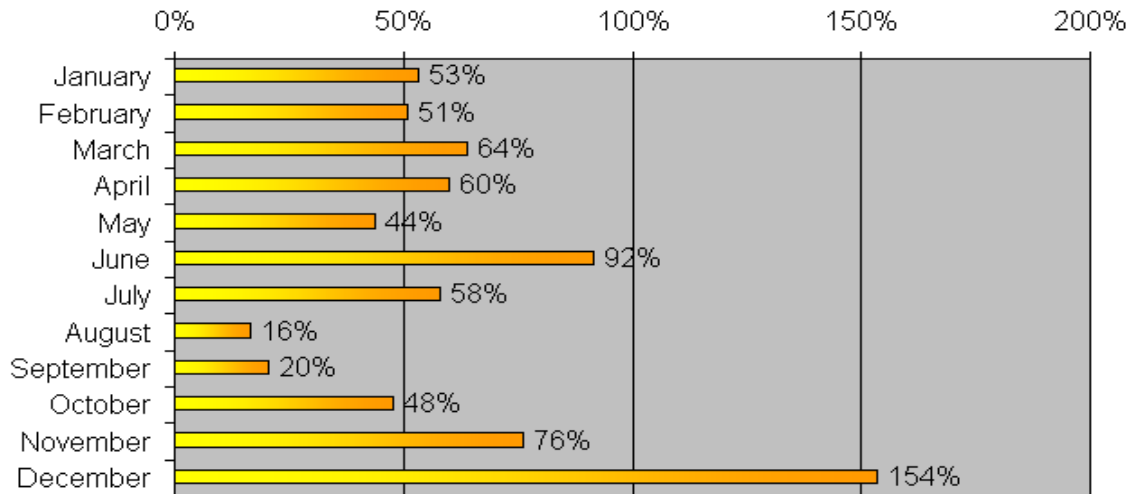

Percent Increase 2002 to 2003

Web Statistics for Dickinson Research Extension Center Web Site CHAPS

<http://www.ag.ndsu.nodak.edu/dickinso/>

	2000	2001	Hits In 2002	Hits in 2003	2001 to 2002	2000 to 2002	% Increase from 2002 to 2003
January	9219	10482	15,038	23,036	43%	63%	53%
February	6989	12309	14,686	22,158	19%	110%	51%
March	9608	11343	17,945	29,447	58%	87%	64%
April	8318	12262	19,350	30,977	58%	133%	60%
May	7796	16120	25,124	36,108	56%	222%	44%
June	8562	13970	19,751	37,862	41%	131%	92%
July	9247	17517	19,888	31,392	14%	115%	58%
August	8516	18126	28,378	33,038	57%	233%	16%
September	10845	13856	27,074	32,617	95%	150%	20%
October	11852	14097	24,378	36,012	73%	106%	48%
November	10533	12519	23,086	40,675	84%	119%	76%
December	9928	16802	12,025	30,492	-28%	21%	154%
Total	111413	169403	248,725	385,817	47%	123%	55%

Percent Increase 2002 to 2003

Web Statistics for BeefTalk Web Site

<http://www.beeftalk.com>

	2000	2001	Hits in 2002	Hits in 2003	2001 to 2002	2000 to 2002	% Increase from 2002 to 2003
November '02'	9219	10482	3824	5959	-64%	-59%	56%
December '02'	6989	12309	1844	8087	-85%	-74%	339%
January	9608	11343	1488	8634	-87%	-85%	480%
February	8318	12262	1697	10126	-86%	-80%	497%
March	7796	16120	5843	10091	-64%	-25%	73%
April	8562	13970	6500	11058	-53%	-24%	70%
May	9247	17517	4792	10515	-73%	-48%	119%
June	8516	18126	4525	9574	-75%	-47%	112%
July	10845	13856	4522	11730	-67%	-58%	159%
August	11852	14097	6686	9387	-53%	-44%	40%
September	10533	12519	4771	12202	-62%	-55%	156%
October	9928	16802	5841	12366	-65%	-41%	112%
Total	111413	169403	52,333	119,729	-69%	-53%	129%