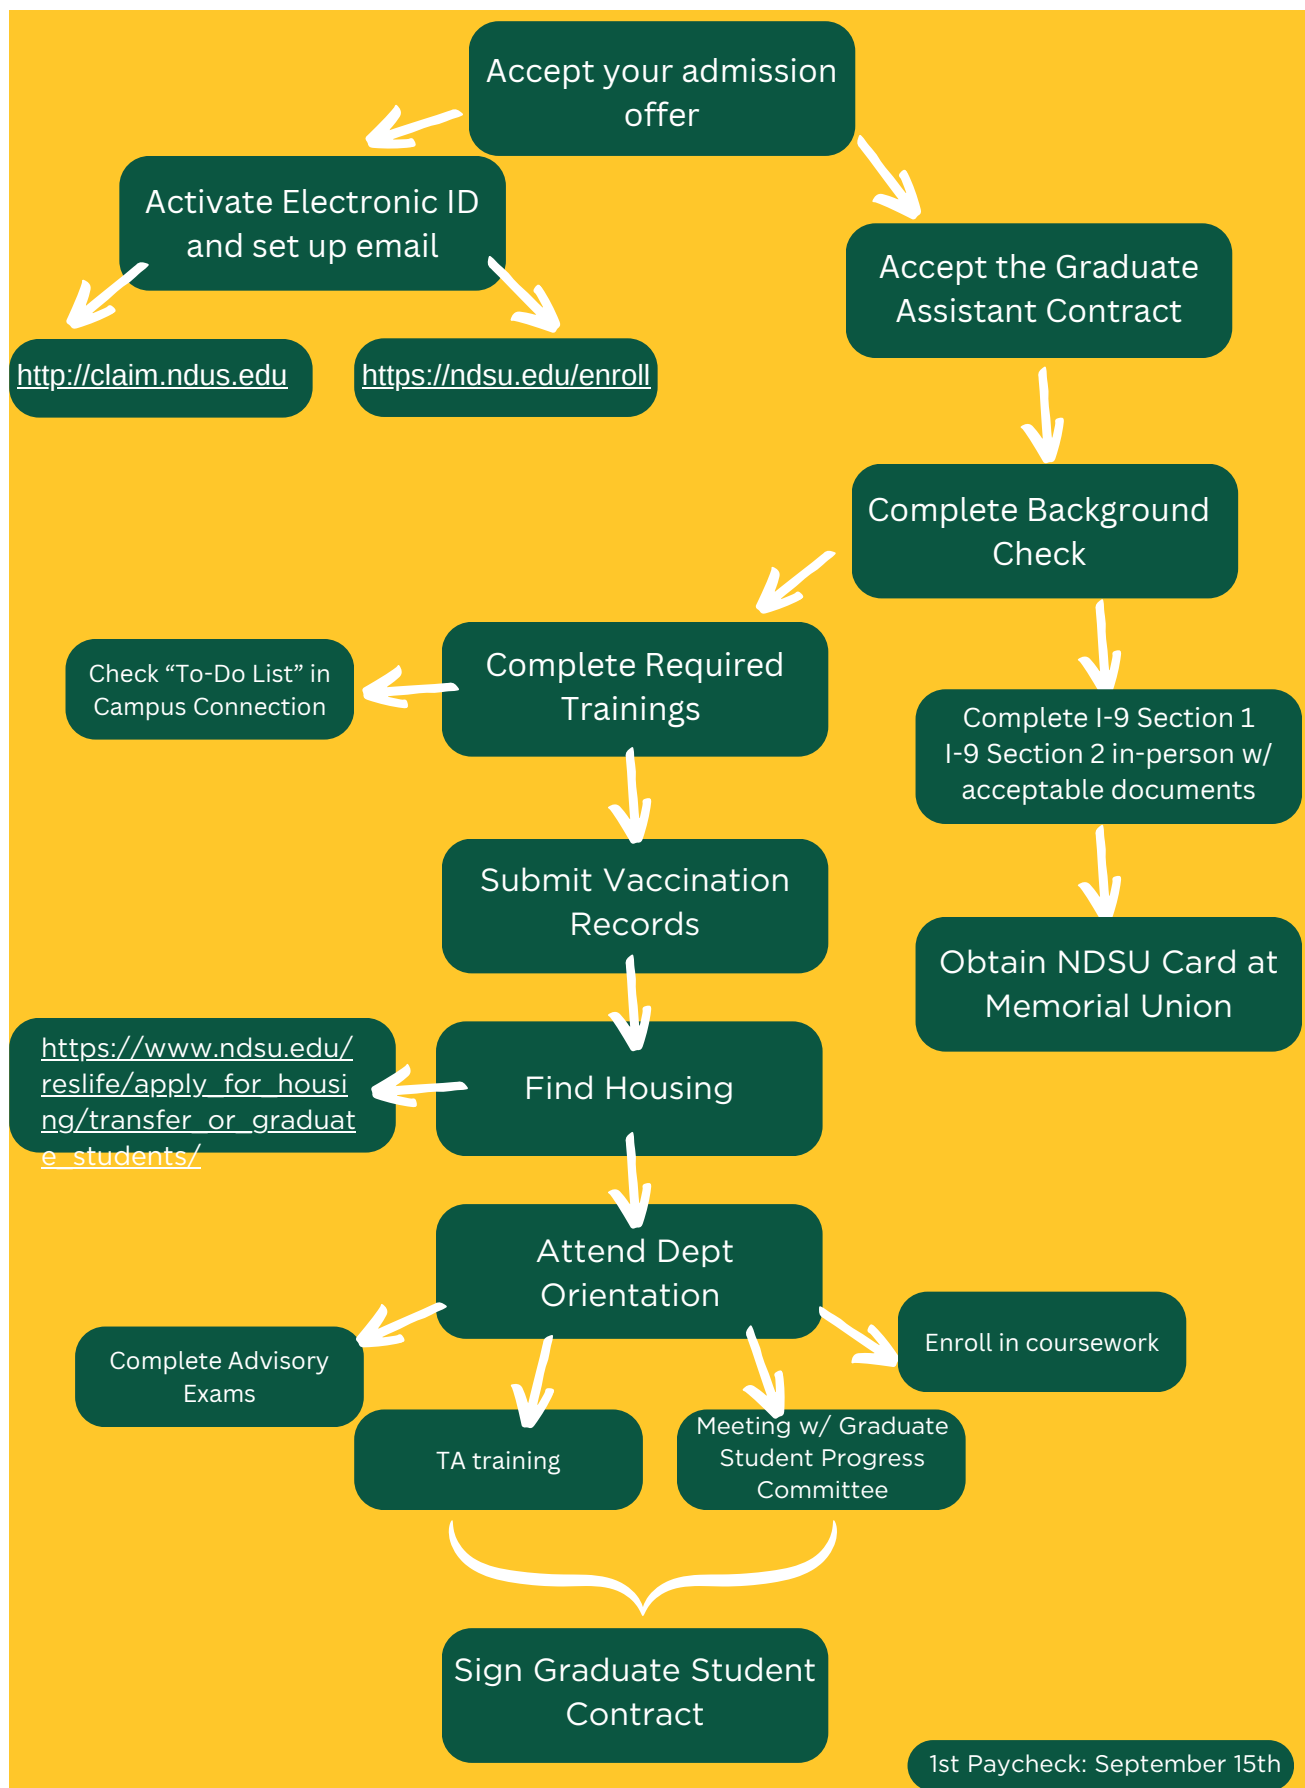

# Admitted Graduate Student Checklist

# More Information

Graduate School Website  
Admitted Graduate Student Checklist

[https://www.ndsu.edu/gradschool/admitted\\_students/checklist](https://www.ndsu.edu/gradschool/admitted_students/checklist)

Chemistry and Biochemistry Website  
Steps for New Graduate Students  
Orientation

[https://www.ndsu.edu/chemistry/graduate/incoming\\_students/steps\\_for\\_new\\_students/](https://www.ndsu.edu/chemistry/graduate/incoming_students/steps_for_new_students/)

[https://www.ndsu.edu/chemistry/graduate/incoming\\_students/orientation/](https://www.ndsu.edu/chemistry/graduate/incoming_students/orientation/)