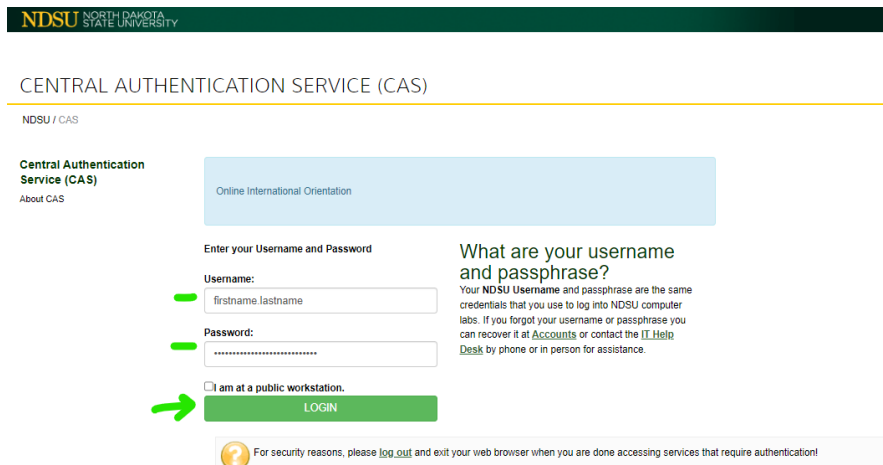

# LOGGING IN TO YOUR ONLINE PRE-ORIENTATION MODULES

## NEW INTERNATIONAL STUDENT ORIENTATION

- 1) Go to: [international.ndsu.edu](https://international.ndsu.edu)
- 2) Click the Student Login button

- 3) Login to NDSU's Central Authentication Service (CAS) using your NDSU Username and password/phrase.