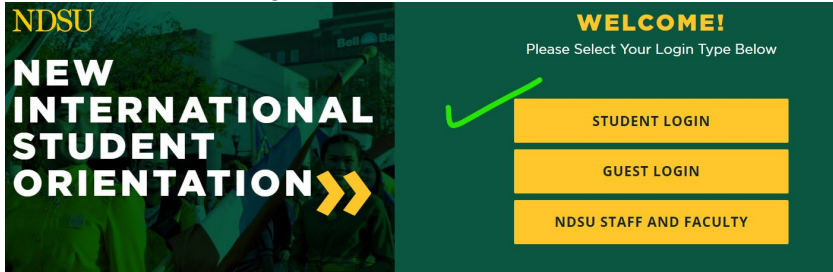

# LOGGING IN TO YOUR ONLINE PRE-ORIENTATION MODULES

## NEW INTERNATIONAL STUDENT ORIENTATION

- 1) Go to: [international.ndsu.edu](https://international.ndsu.edu)
- 2) Click the Student Login button

- 3) Login to NDSU's Central Authentication Service (CAS) using your NDSU Username and password/phrase.