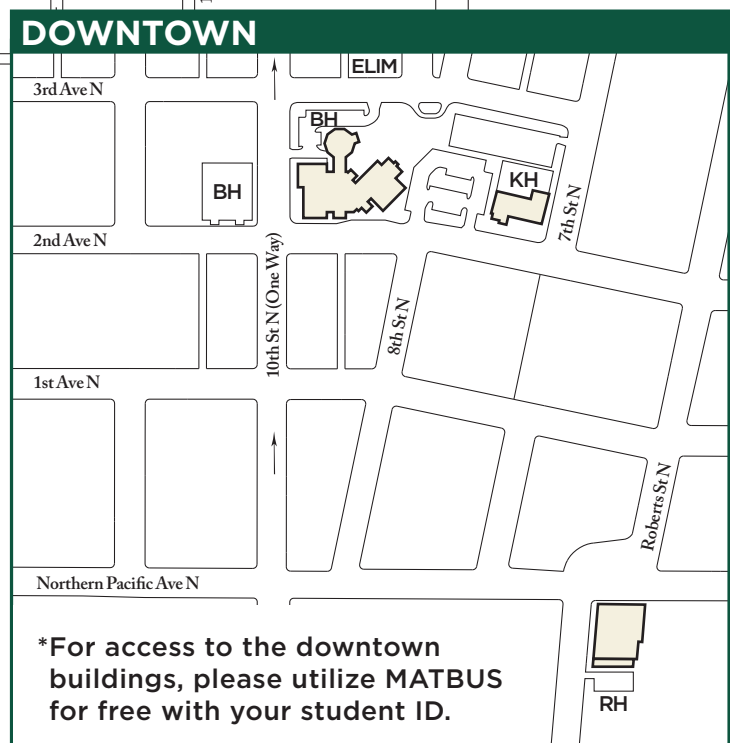

- KEY**
- Valid lots for the Commuter permit
  - Valid lots for the Park & Ride permit
- PARKING OPTIONS FOR STUDENTS LIVING OFF CAMPUS:**
- Commuter
  - Park & Ride

# NDSU COMMUTER PARKING MAP