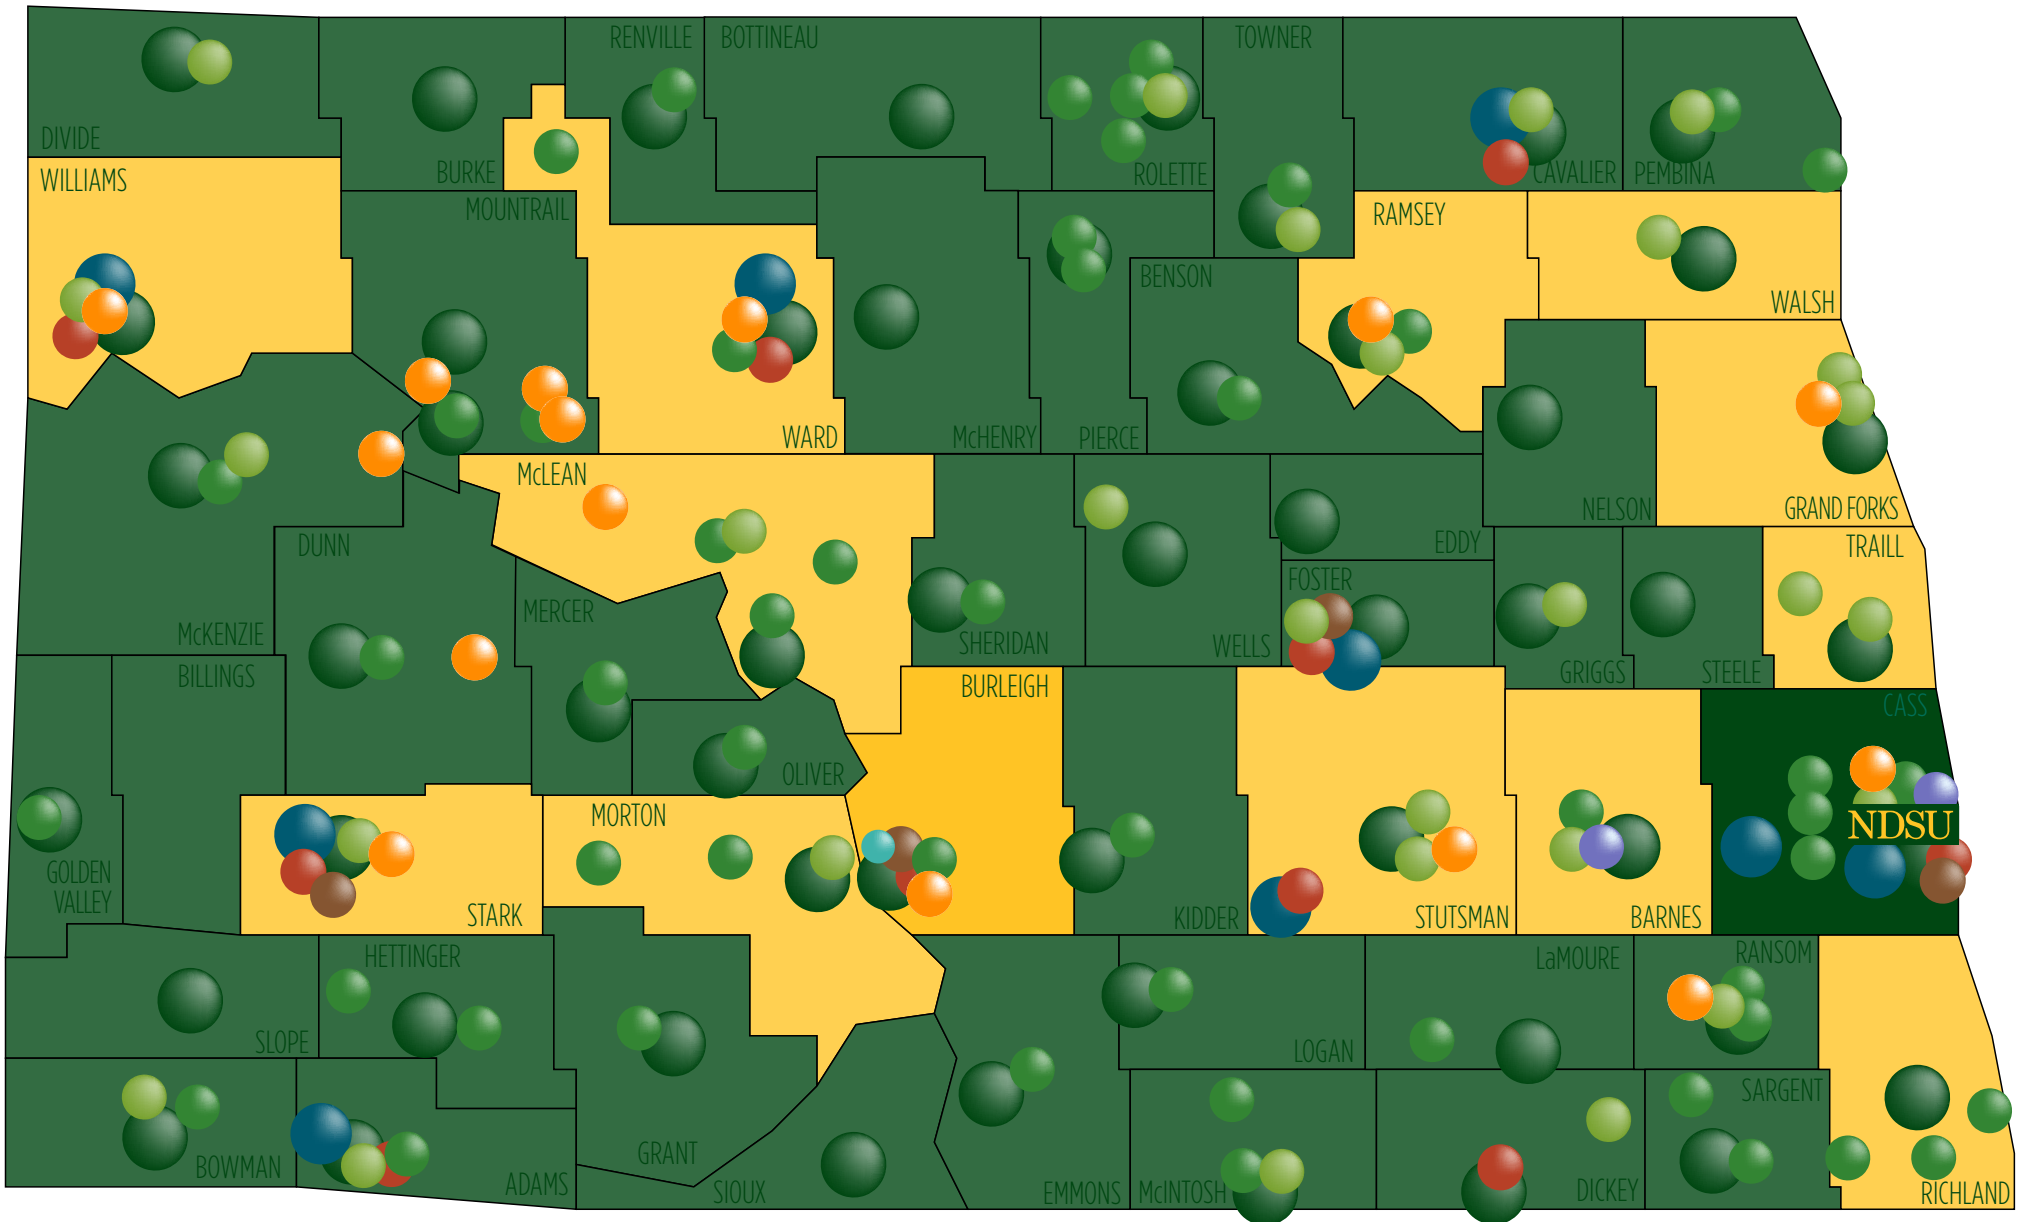

# The Reach of North Dakota State University

**KEY**

- County Extension Offices
- N.D. Agricultural Experiment Stations
- Area Extension Specialists
- State Extension Specialists

- Telepharmacy - Retail
- Telepharmacy - Hospital
- Telepharmacy - Government Agency
- Telepharmacy - Long Term Care
- NDSU Nursing at Sanford Health

Alumni Population			
<250	251-2,500	2,501-5,000	5,001-12,000
Student Population			
<100	101-400	401-1,000	1,001-5,000

**NDSU** NORTH DAKOTA STATE UNIVERSITY