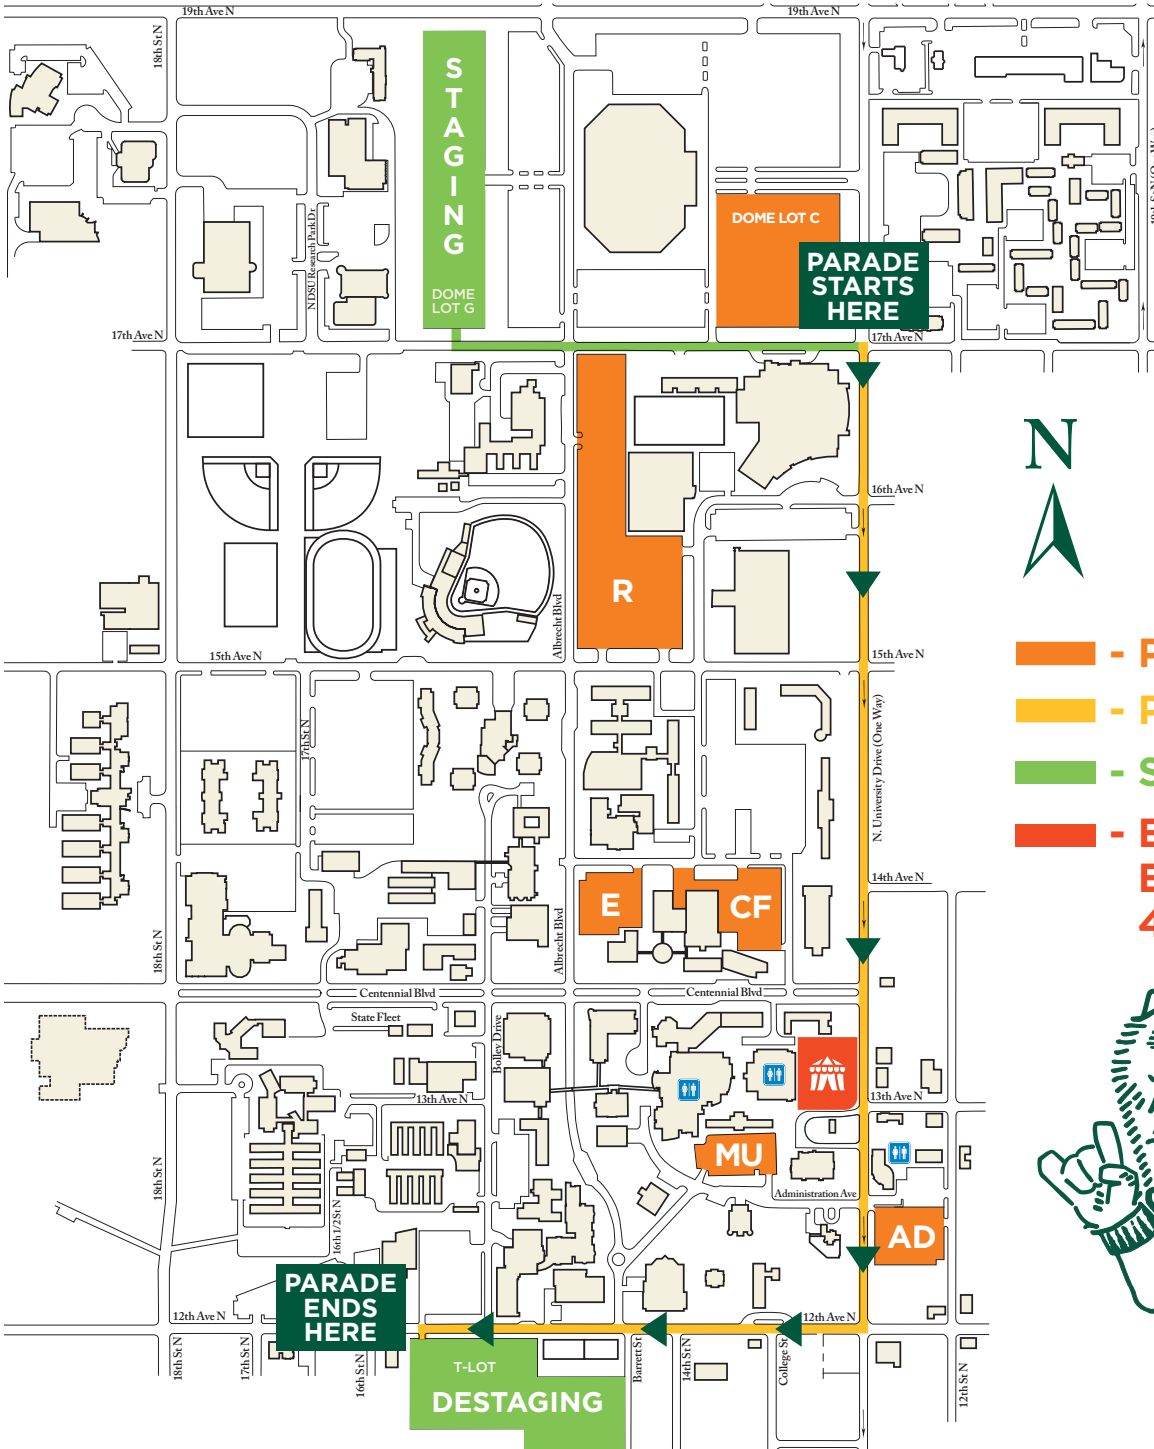

SEPTEMBER 18-21, 2024

HOME COMING

NORTH DAKOTA STATE UNIVERSITY

NDSU.EDU/HOMECOMING

PARADE

SEPT. 20 ★ 6 P.M.

ROUTE BEGINS ON UNIVERSITY AND 17TH AVE. N. HEADING SOUTH BEFORE TURNING WEST ON 12TH AVE.

Parking on campus will be free during the parade. Enter campus from the west and take 18th St. N. and then turn on either Centennial or 15th Ave.

Access from the east will be closed.

- Parking
- Parade Route
- Staging Area
- Bison Bash 4:30-8p.m.